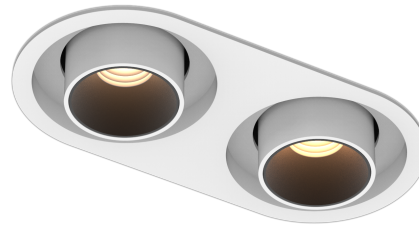

LIGHTING THAT OUTPERFORMS
SINCE 1998

TELESCOPE DUO DOWNLIGHT

UTELESCOPE2- BLK-WW

UTELESCOPE2-WH-WW

Flexibility at highest level, TELESCOPE is highly efficient LED downlight. Focus spot light, free to stretch longer or shorter. Can be rotated 355°. The intelligent downlight construction allows rapid assembly and guarantees the highest quality possible. Suitable for six star rating application.

SPECIFICATION

- **Wattage:** 2 x12W Bridgelux COB LED
- **Colour Temperature:** 3000K
 - **Lumens:** 2100lm
 - **CRI:** >95
 - **Beam Angle:** 60°
- **Dimmable:** Phase cut & C- Bus compatible
- **Warranty:** 5 Years replacement
 - **IP Rating:** IP32
- **Dimensions:** W100mm x L200mm x H102mm
 - **Cutout:** 92mm x 192mm
 - **Finish:** Matt white / Matt black
- Comes with 1.2M flex & plug
- **Optional Extra:** Gold baffle insert (UTELESCOPE-BAFFLE-GOLD)