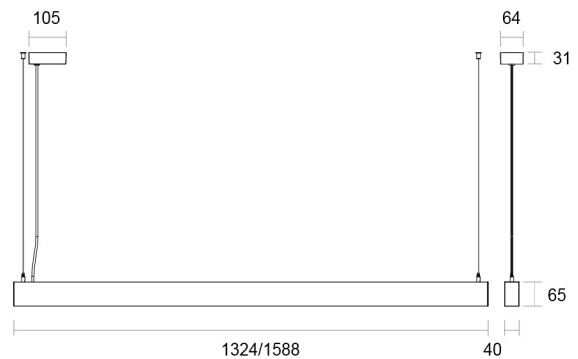

ELECTRICAL

Voltage	200-240V
Power	↑ 42W / 28W ↓
Driver(Build-in)	Phase Cut

Energy efficiency class class <C>