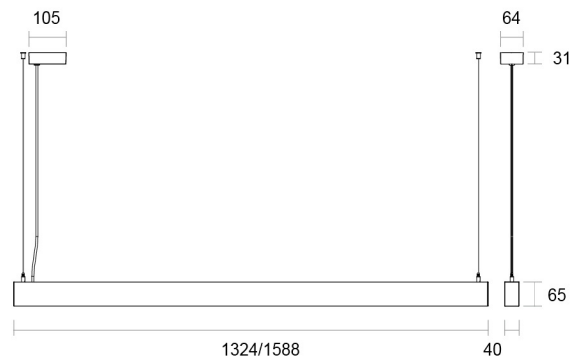

ELECTRICAL

Voltage	200-240V
Power	↑ 42W / 28W ↓
Driver(Build-in)	1-10 V dimming

Energy efficiency class class <C>