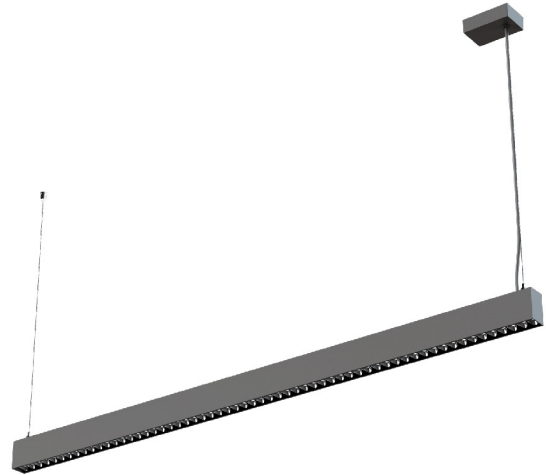

DESCRIPTION

StripLine Pendant 1500

A perfect blend of intensity, colour and direct for comfortable working environment

It's functional and minimal design with clean, elegant lines makes StripLine a timeless classic in office lighting. This series features various applications, a mix of different colour temperatures, direct and indirect lighting, high efficiency 135lm/W and smart functions.

Offer both DALI, Bluetooth dimming and comes with 5 year warranty.