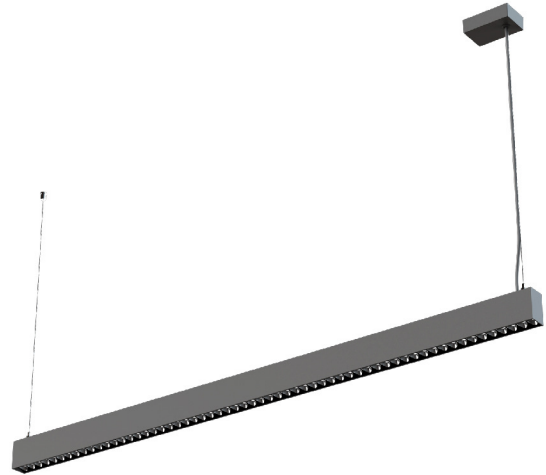

DESCRIPTION

StripLine Pendant 1500

A perfect blend of intensity, colour and direct for comfortable working environment

It's functional and minimal design with clean, elegant lines makes StripLine a timeless classic in office lighting. This series features various applications, a mix of different colour temperatures, direct and indirect lighting, high efficiency 135lm/W and smart functions.

Offer both DALI, Bluetooth dimming and comes with 5 year warranty.