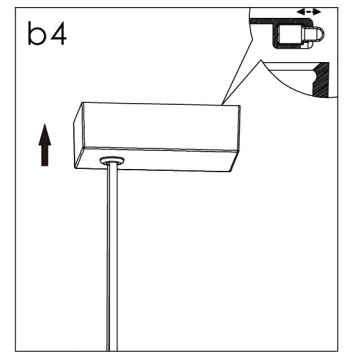

# Installation instruction

Length	A
1.2m	1270mm
1.5m	1534mm

# Installation instruction

Friendly reminder: one AC input cable support 18pcs lamp link together