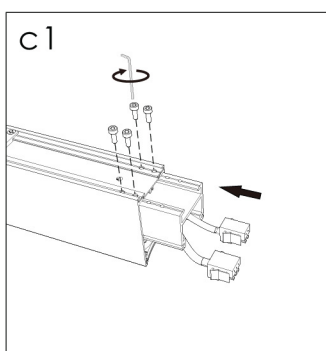

# Installation instruction

Length	A
1.2m	1270mm
1.5m	1534mm

# Installation instruction

Friendly reminder: one AC input cable support 18pcs lamp link together