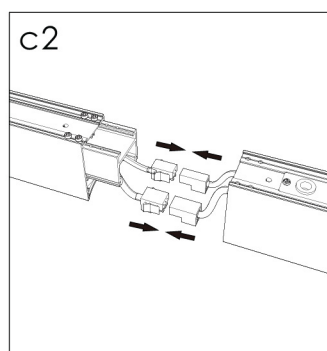

# Installation instruction

Length	A
1.2m	1270mm
1.5m	1534mm

# Installation instruction

Friendly reminder: one AC input cable support 18pcs lamp link together