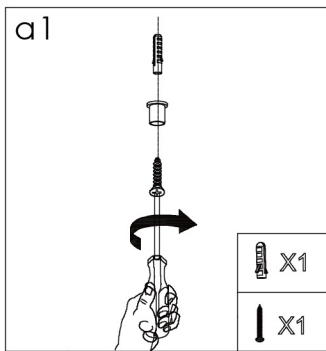

# Installation instruction

Length	A
1.2m	1270mm
1.5m	1534mm

# Installation instruction

Friendly reminder: one AC input cable support 18pcs lamp link together