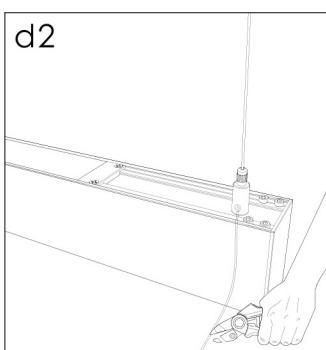

# Installation instruction

Length	A
1.2m	1270mm
1.5m	1534mm

# Installation instruction

Friendly reminder: one AC input cable support 18pcs lamp link together