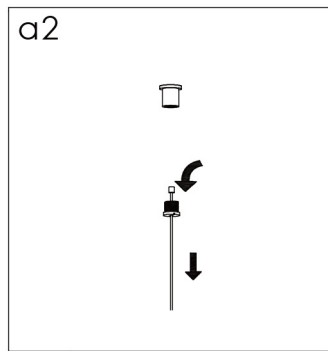

# Installation instruction

Length	A
1.2m	1270mm
1.5m	1534mm

# Installation instruction

Friendly reminder: one AC input cable support 18pcs lamp link together