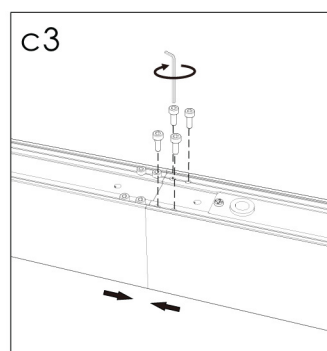

# Installation instruction

Length	A
1.2m	1270mm
1.5m	1534mm

# Installation instruction

Friendly reminder: one AC input cable support 18pcs lamp link together