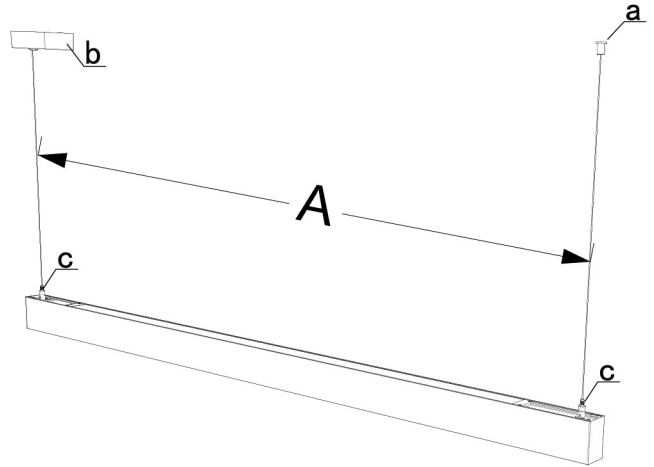

# Installation instruction

Length	A
1.2m	1270mm
1.5m	1534mm

# Installation instruction

Friendly reminder: one AC input cable support 18pcs lamp link together