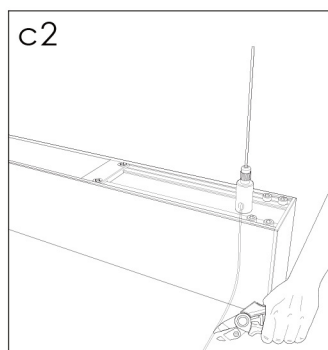

# Installation instruction

Length	A
1.2m	1270mm
1.5m	1534mm

# Installation instruction

Friendly reminder: one AC input cable support 18pcs lamp link together