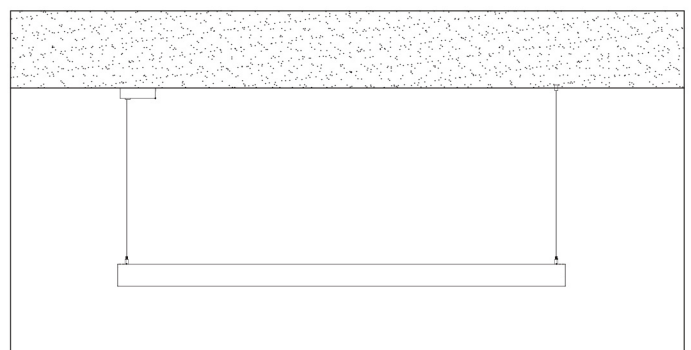

# Installation instruction

Length	A
1.2m	1270mm
1.5m	1534mm

# Installation instruction

Friendly reminder: one AC input cable support 18pcs lamp link together