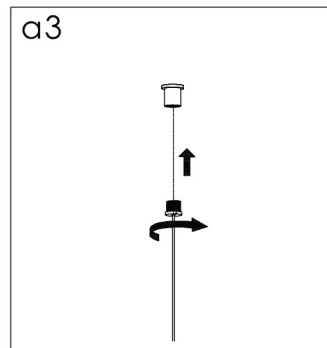

# Installation instruction

Length	A
1.2m	1270mm
1.5m	1534mm

# Installation instruction

Friendly reminder: one AC input cable support 18pcs lamp link together