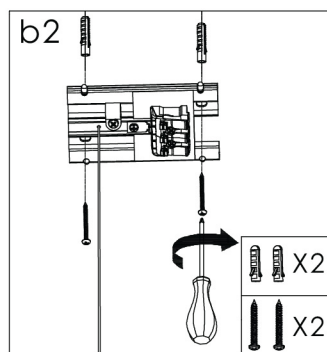

# Installation instruction

Length	A
1.2m	1270mm
1.5m	1534mm

# Installation instruction

Friendly reminder: one AC input cable support 18pcs lamp link together