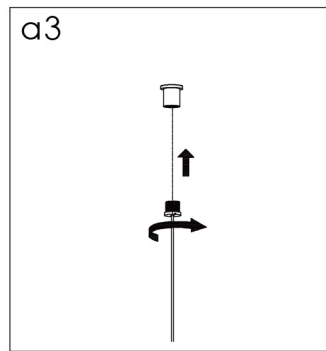

# Installation instruction

Length	A
1.2m	1270mm
1.5m	1534mm

# Installation instruction

Friendly reminder: one AC input cable support 18pcs lamp link together