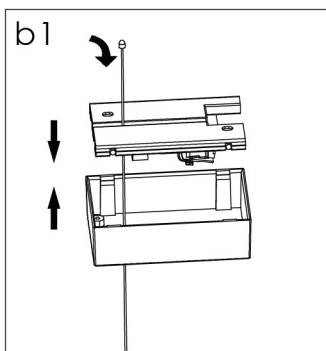

# Installation instruction

Length	A
1.2m	1270mm
1.5m	1534mm

# Installation instruction

Friendly reminder: one AC input cable support 18pcs lamp link together