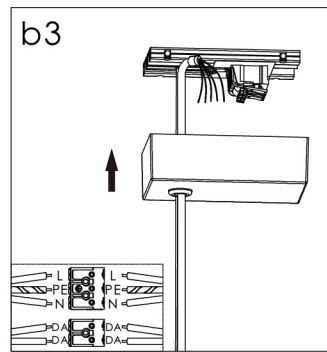

# Installation instruction

Length	A
1.2m	1270mm
1.5m	1534mm

# Installation instruction

Friendly reminder: one AC input cable support 18pcs lamp link together