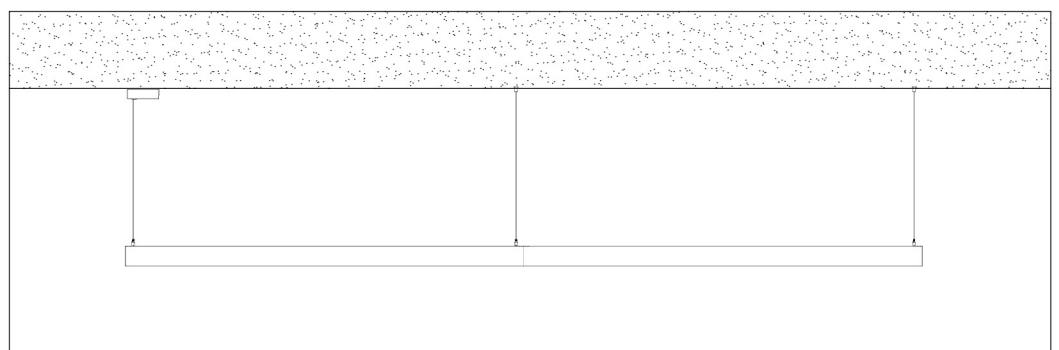

# Installation instruction

Length	A
1.2m	1270mm
1.5m	1534mm

# Installation instruction

Friendly reminder: one AC input cable support 18pcs lamp link together