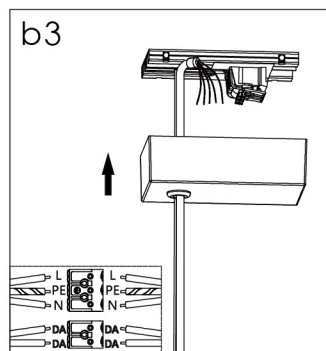

# Installation instruction

Length	A
1.2m	1270mm
1.5m	1534mm

# Installation instruction

Friendly reminder: one AC input cable support 18pcs lamp link together