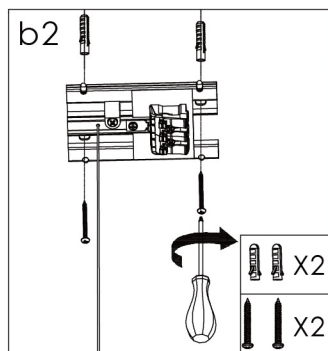

# Installation instruction

Length	A
1.2m	1270mm
1.5m	1534mm

# Installation instruction

Friendly reminder: one AC input cable support 18pcs lamp link together