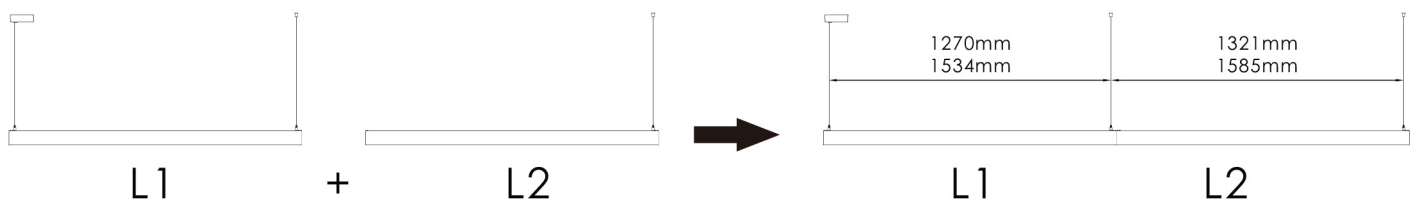

Installation instruction