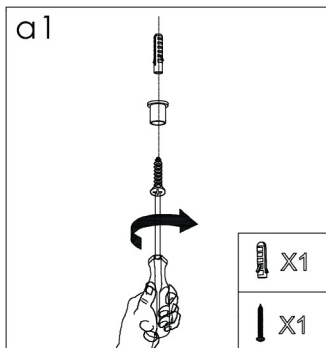

# Installation instruction

Length	A
1.2m	1270mm
1.5m	1534mm

# Installation instruction

Friendly reminder: one AC input cable support 18pcs lamp link together