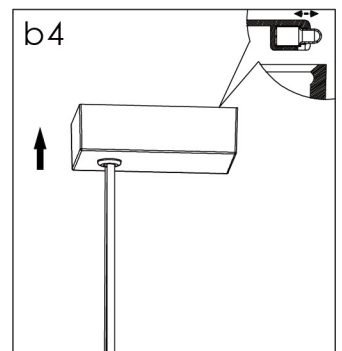

# Installation instruction

Length	A
1.2m	1270mm
1.5m	1534mm

# Installation instruction

Friendly reminder: one AC input cable support 18pcs lamp link together