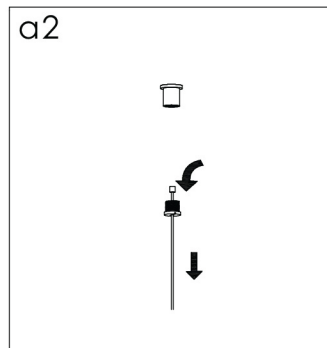

# Installation instruction

Length	A
1.2m	1270mm
1.5m	1534mm

# Installation instruction

Friendly reminder: one AC input cable support 18pcs lamp link together