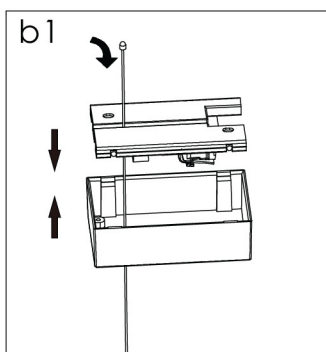

# Installation instruction

Length	A
1.2m	1270mm
1.5m	1534mm

# Installation instruction

Friendly reminder: one AC input cable support 18pcs lamp link together