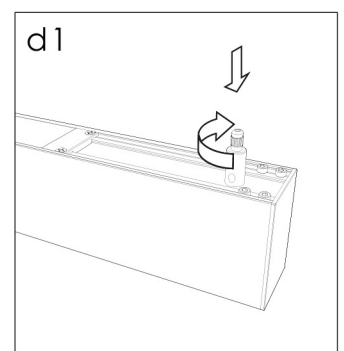

# Installation instruction

Length	A
1.2m	1270mm
1.5m	1534mm

# Installation instruction

Friendly reminder: one AC input cable support 18pcs lamp link together