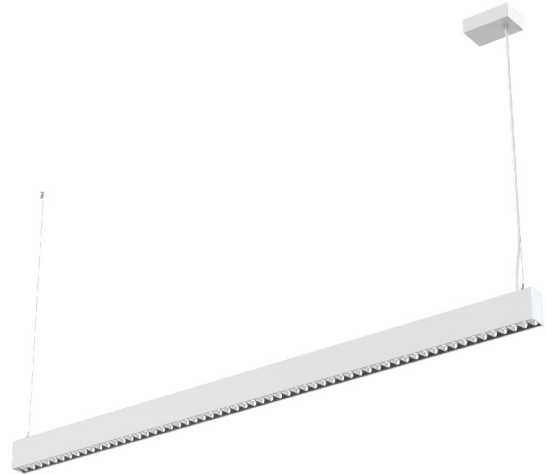

DESCRIPTION

StripLine Pendant 1200

A perfect blend of intensity, colour and direct for comfortable working environment

It's functional and minimal design with clean, elegant lines makes StripLine a timeless classic in office lighting. This series features various applications, a mix of different colour temperatures, direct and indirect lighting, high efficiency 135lm/W and smart functions.

Offer both DALI, Bluetooth dimming and comes with 5 year warranty.