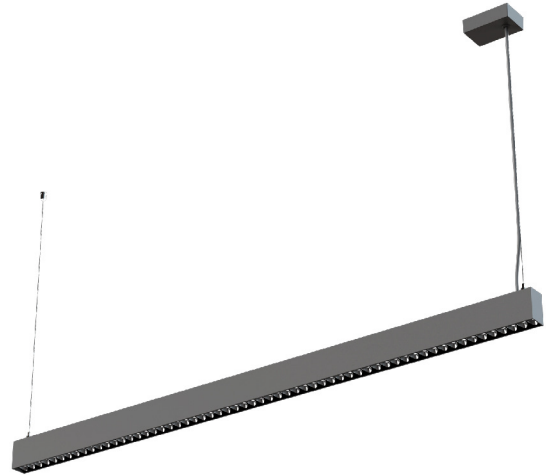

DESCRIPTION

StripLine Pendant 1200

A perfect blend of intensity, colour and direct for comfortable working environment

It's functional and minimal design with clean, elegant lines makes StripLine a timeless classic in office lighting. This series features various applications, a mix of different colour temperatures, direct and indirect lighting, high efficiency 135lm/W and smart functions.

Offer both DALI, Bluetooth dimming and comes with 5 year warranty.