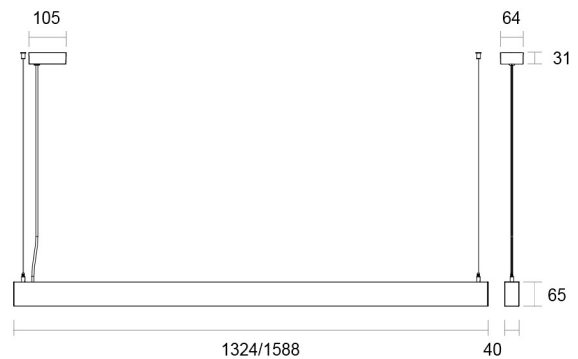

ELECTRICAL

Voltage	200-240V
Power	↑ 36W / 24W ↓
Driver(Build-in)	1-10 V dimming

Energy efficiency class class <C>