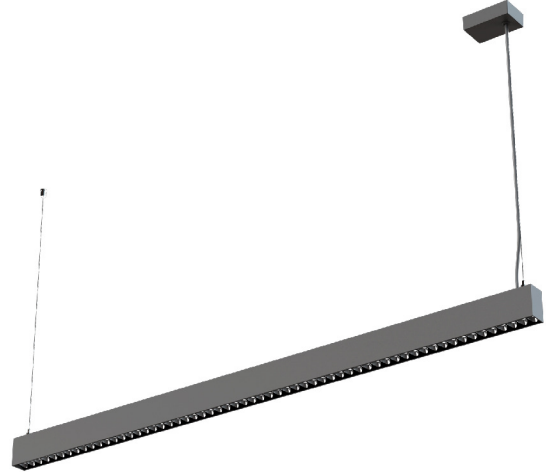

DESCRIPTION

StripLine Pendant 1200

A perfect blend of intensity, colour and direct for comfortable working environment

It's functional and minimal design with clean, elegant lines makes StripLine a timeless classic in office lighting. This series features various applications, a mix of different colour temperatures, direct and indirect lighting, high efficiency 135lm/W and smart functions.

Offer both DALI, Bluetooth dimming and comes with 5 year warranty.