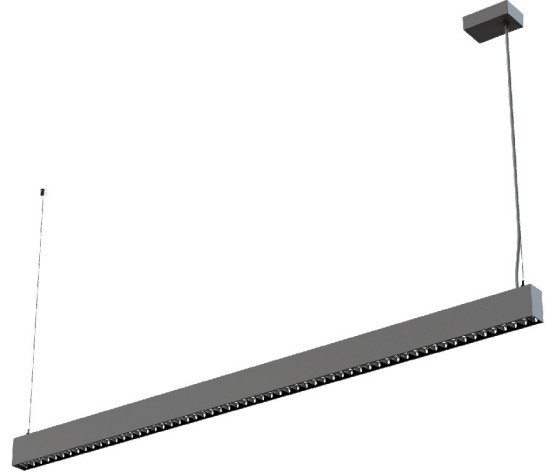

DESCRIPTION

StripLine Pendant 1200

A perfect blend of intensity, colour and direct for comfortable working environment

It's functional and minimal design with clean, elegant lines makes StripLine a timeless classic in office lighting. This series features various applications, a mix of different colour temperatures, direct and indirect lighting, high efficiency 135lm/W and smart functions.

Offer both DALI, Bluetooth dimming and comes with 5 year warranty.