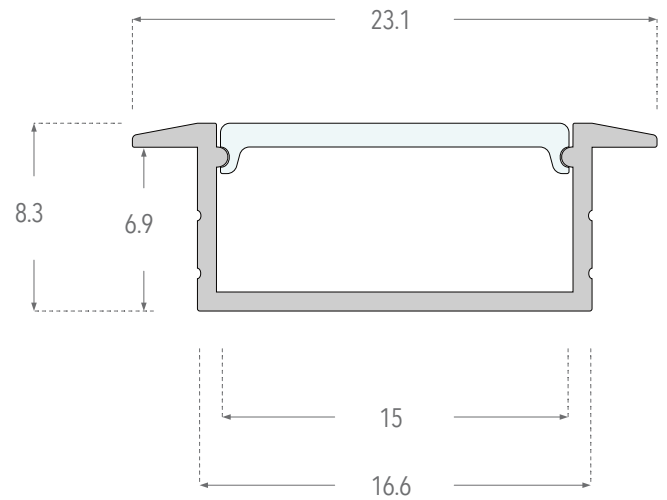

P18X9MOD.REC

Shallow Recess

Features

- 16.6mm rectangle section, 6.9mm deep
- Mount Options: #Recess
- Diffuser Options: #Opal #Clear
- Available lengths: 2m
- Aluminium profile with snap-fit diffuser. Designed for mounting LED strip up to 15mm width.
- Plastic end caps come in pairs. One having a hole for the wires to pass through.