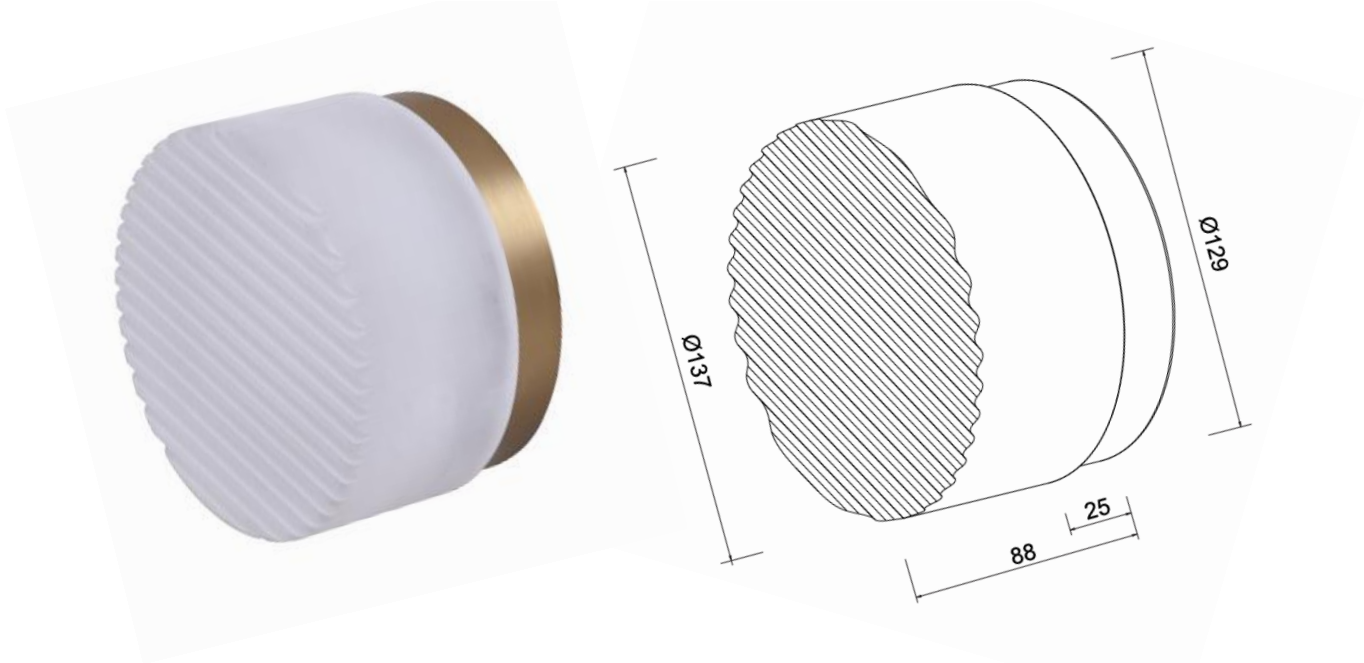

## 7W Frosted Solid Ripple Line Glass Wall or Ceiling Light

Ripple luminaire comes complete with an undulating acid-etched solid ripple line glass. The Subtlety with which it diffuses and cast the light ensures a soft glow and will adapt to any space and endow it with a timeless quality.

Suitable for indoor and outdoor applications with the convenience of 3 colour temperature selectable.

Back Plates are available in Sanded texture White or Black and Satin Brass finish.

**UWL-RIPPLE-WH-3CCT / UWL-RIPPLE-BLK-3CCT / UWL-RIPPLE-SB-3CCT**

Material:	Aluminium / Glass
Size:	Ø137*88mm
Luminaire Wattage:	7W
Colour temperature:	2700K / 4000K / 5500K
Lumen:	429lm / 470lm / 471lm
Input:	AC 240V 50Hz
Beam Angle:	120 degrees
CRI:	>90
IP Rating:	IP 65
Warranty:	3 Years