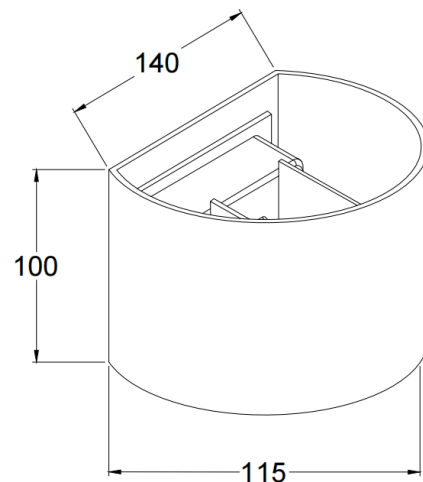

PRODUCT SPECIFICATIONS

Installation	Exterior Wall - Surface Mount
Finish	Matte Black / Matte White
Material	Aluminum
Beam Angle	Adjustable 5° - 80°
Wattage	2 x 3W
Voltage	240V 50Hz
Power Factor	0.90
LED	SMD
Colour Temp	3000K / 4000K / 5500K
Lumen	380lm / 400lm / 390lm
CRI	>80
Lamp Expectancy	>40,000hrs
IP Rating	IP54
Warranty	3 Years