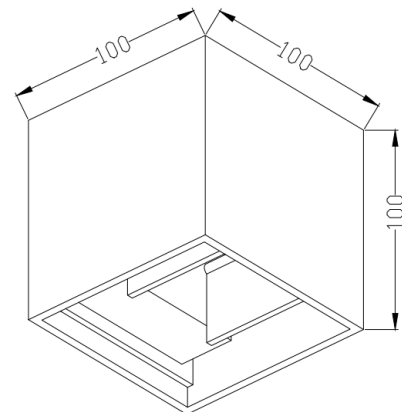

PRODUCT SPECIFICATIONS

Installation	Exterior Wall - Surface Mount
Finish	Matte Black / Matte White
Material	Aluminum
Beam Angle	Adjustable 5° - 80°
Wattage	2 x 3W
Voltage	240V 50Hz
Power Factor	0.90
LED	SMD
Colour Temp	3000K / 4000K / 5500K
Lumen	380lm / 400lm / 390lm
CRI	>80
Lamp Expectancy	>40,000hrs
IP Rating	IP54
Warranty	3 Years