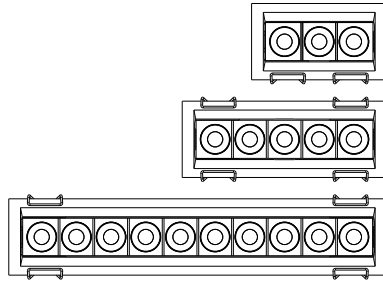

PURATI

Coda Series

Adjustable Installation

Suitable for Ceiling thickness 5~20mm.

Model	Power	Products Size	Cut out
Coda 3 adjustable	7W	L78xW44xH43mm	L72xW38mm
Coda 5 adjustable	12W	L118xW44xH43mm	L112xW38mm
Coda 10 adjustable	24W	L218xW44xH43mm	L212xW38mm

To secure safety, a qualified electrician is required to install/remove the luminaire, in according with IEEE regulation and installation instructions.

CAUTION: Electric Shock.....

Don't stare at the operating light source.....