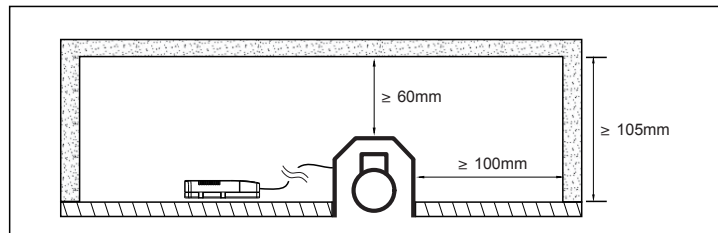

PURATI

Coda Series

Adjustable Installation

Suitable for Ceiling thickness 5~20mm.

Model	Power	Products Size	Cut out
Coda 3 adjustable	7W	L78xW44xH43mm	L72xW38mm
Coda 5 adjustable	12W	L118xW44xH43mm	L112xW38mm
Coda 10 adjustable	24W	L218xW44xH43mm	L212xW38mm