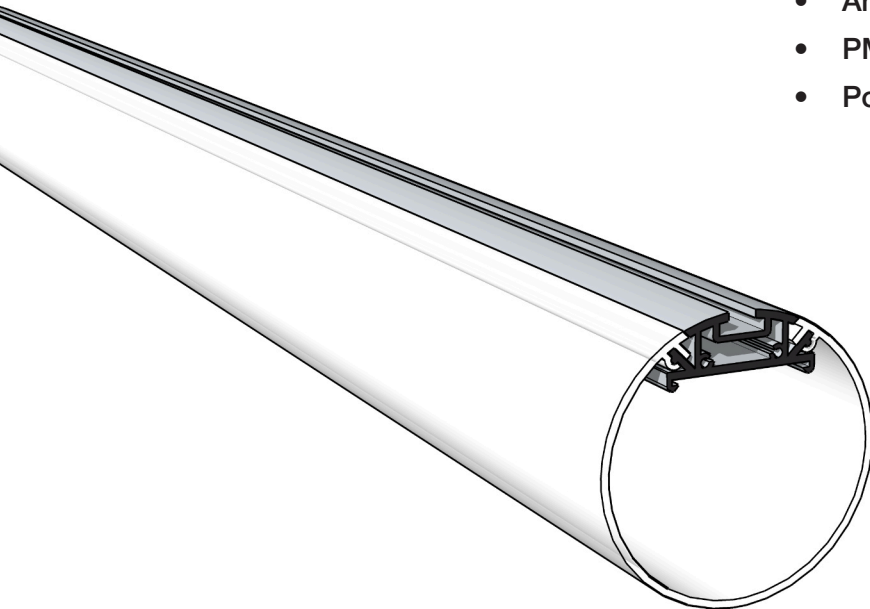

P60CIR.SUR.2400

Circ 60 Linear LED System

Features

- Circ 60 is a $\varnothing 60\text{mm}$ tubular PMMA diffuser which mates to an extruded aluminium spine.
- The 30mm wide LED mounting plate houses an extensive range of high-output LED modules.
- Individual module length 2400mm.

Technical

Materials

- Anodised aluminium spine
- PMMA diffuser
- Polycarbonate end-cap

Note: Please quote the full product code while placing the order.