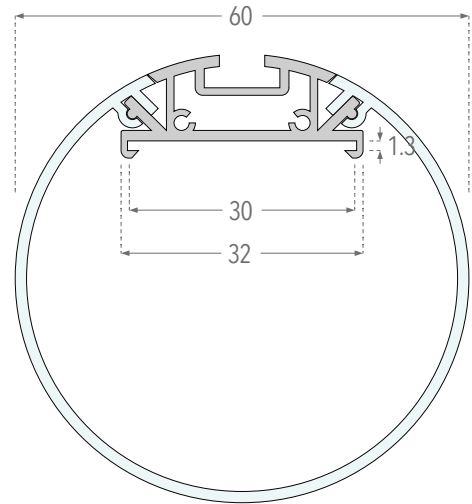

P60CIR.SUR.2400

Circ 60 Linear LED System

Features

- Circ 60 is a $\varnothing 60\text{mm}$ tubular PMMA diffuser which mates to an extruded aluminium spine.
- The 30mm wide LED mounting plate houses an extensive range of high-output LED modules.
- Individual module length 2400mm.

Technical

Materials

- Anodised aluminium spine
- PMMA diffuser
- Polycarbonate end-cap

Note: Please quote the full product code while placing the order.