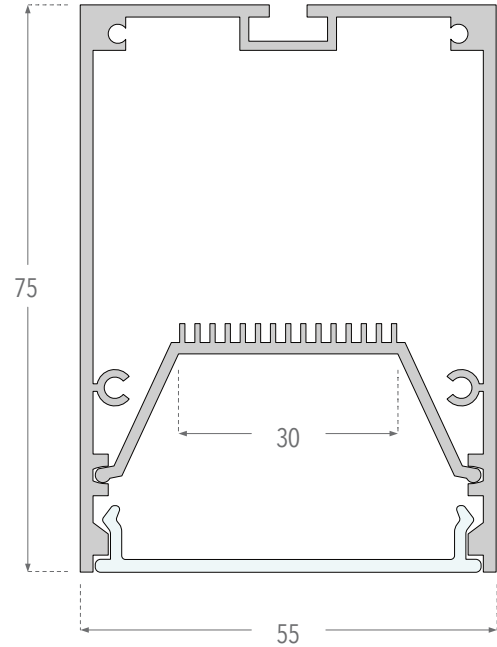

P55X75.SUR

5575 Linear LED System

Features

- 55mm rectangular section, 75mm deep
- Mount Options: #Surface #Suspended
- Diffuser Options: #Opal #Clear
- Available lengths: 2m
- Aluminium profile with snap-fit diffuser. Designed for mounting LED strip up to 30mm width.
- Profile comes with a mounting plate to adhere the strip onto.
- Aluminium end caps come in pairs. One having a hole for the wires to pass through.