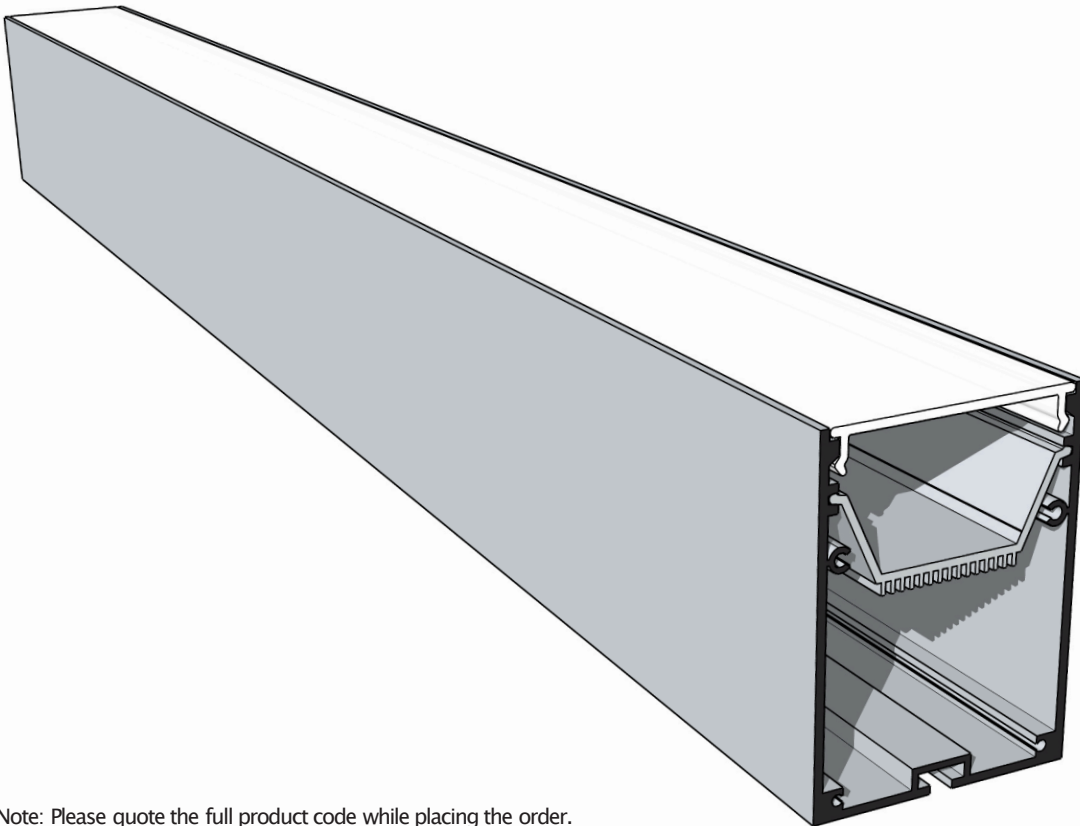

Technical

Note: Please quote the full product code while placing the order.