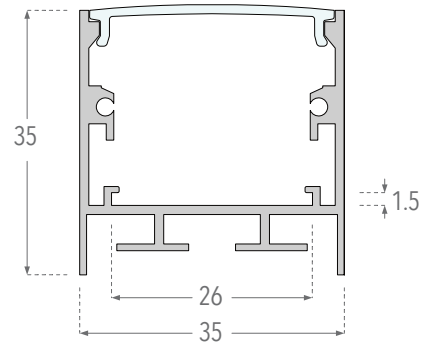

P35SQR.SUR

3535 Linear LED System

Features

- 35mm square section, 35mm deep
- Mount Options: #Surface #Suspended
- Diffuser Options: #Opal #Clear
- Available lengths: up to 4m
- Aluminium profile with snap-fit diffuser. Designed for mounting LED strip up to 26mm width.
- Aluminium end caps come in pairs. One having a hole for the wires to pass through.