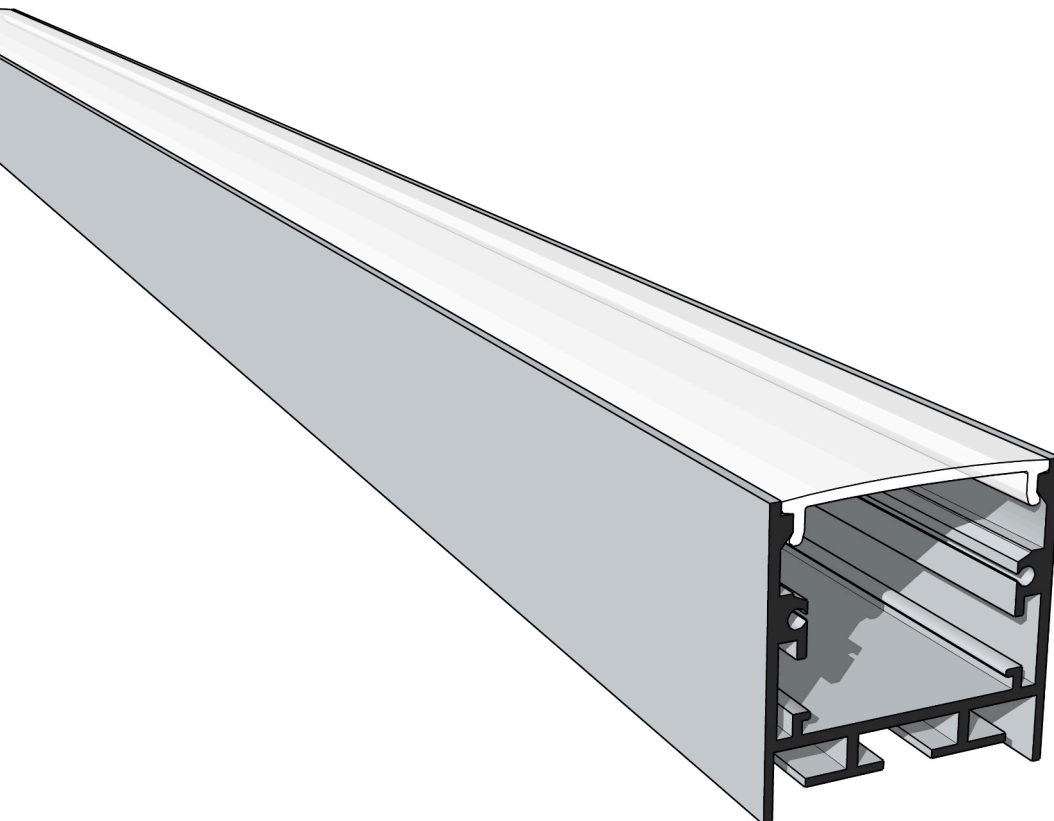

Technical

Note: Please quote the full product code while placing the order.