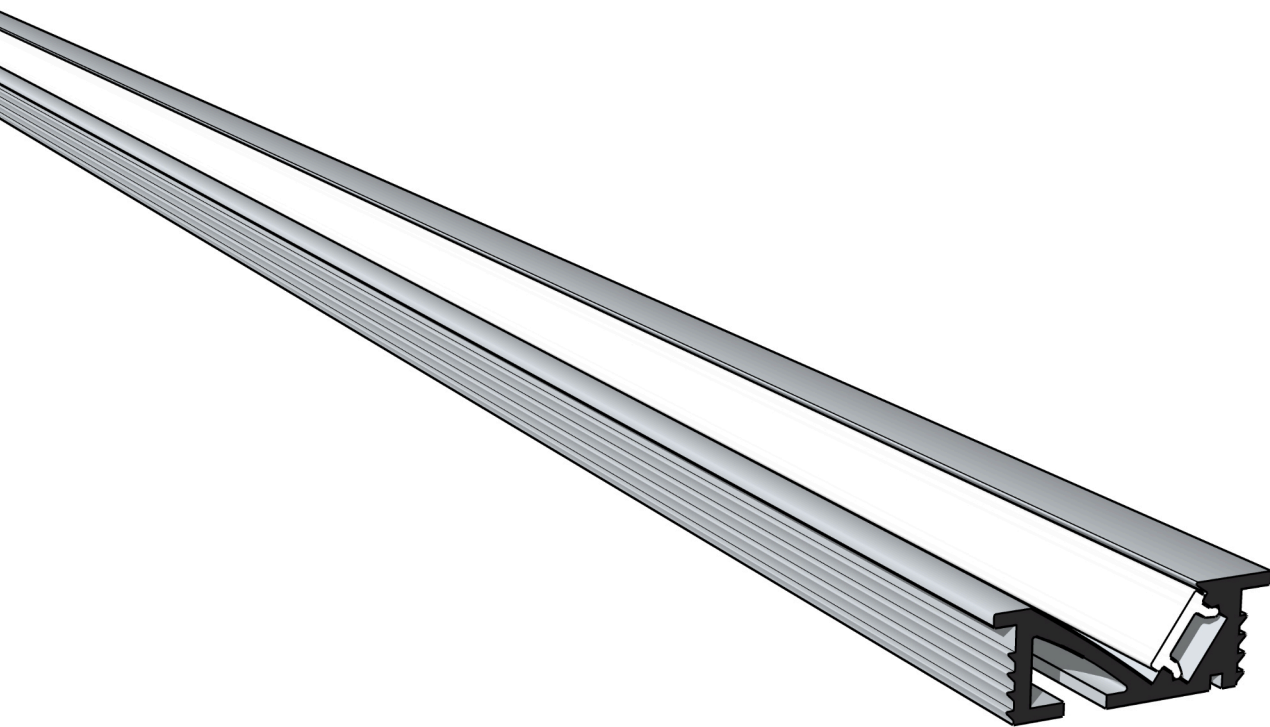

Technical

Note: Please quote the full product code while placing the order.