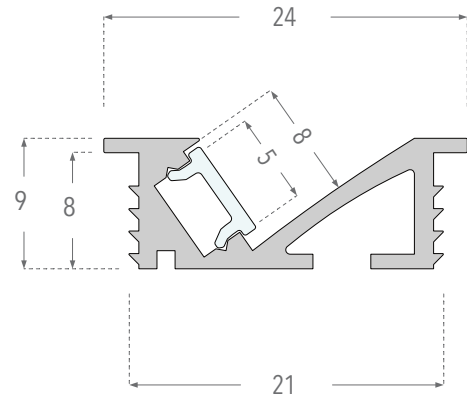

P24X9.REC

Slot

Features

- 24mm rectangle profile, 9mm deep
- Mount Options: #Recess
- Diffuser Options: #Opal
- Available lengths: 2m
- Profile is designed to emit a narrow beam of light at an angle.
- Aluminium profile with diffuser. Designed for mounting LED strip up to 5mm width.