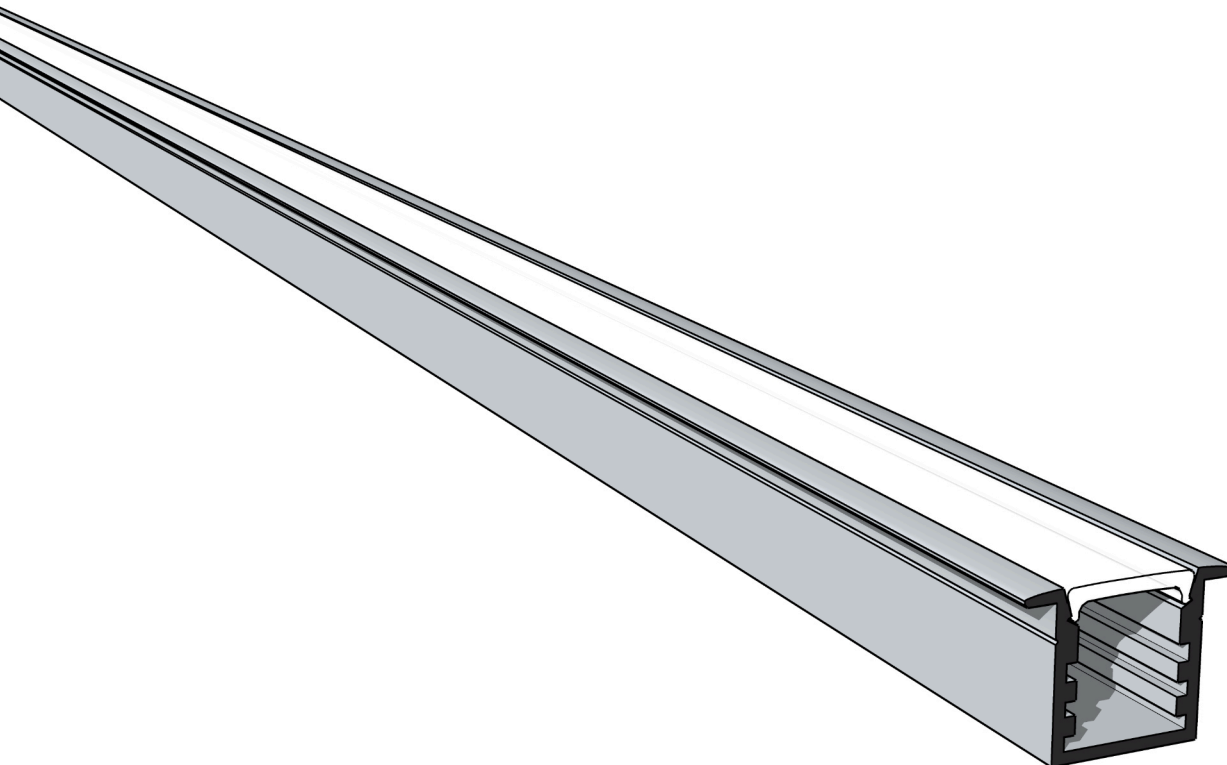

Technical

Note: Please quote the full product code while placing the order.