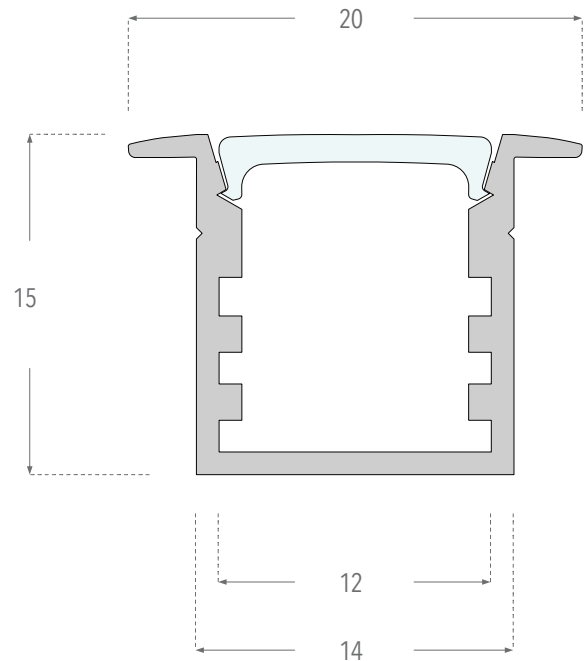

P14X15.REC

Tall Recess

Features

- 14mm rectangle section, 15mm deep
- Mount Options: #Recess
- Diffuser Options: #Opal #Clear
- Available lengths: 2m
- Aluminium profile with snap-fit diffuser. Designed for mounting LED strip up to 10mm width.
- Plastic end caps come in pairs. One having a hole for the wires to pass through.