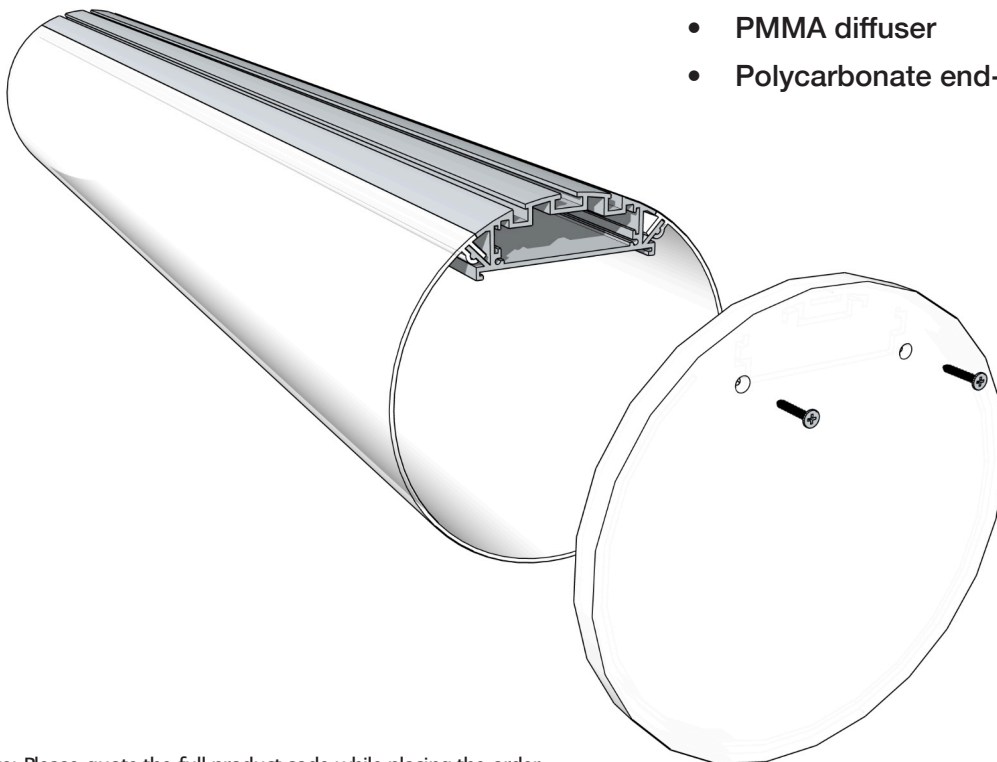

P120CIR.SUR.2400

Circ 120 Linear LED System

Features

- Circ 120 is a $\varnothing 120\text{mm}$ tubular PMMA diffuser which mates to an extruded aluminium spine.
- The 60mm wide LED mounting plate houses an extensive range of high-output LED modules.
- Individual module length 2400mm.

Technical

Materials

- Anodised aluminium spine
- PMMA diffuser
- Polycarbonate end-cap

Note: Please quote the full product code while placing the order.