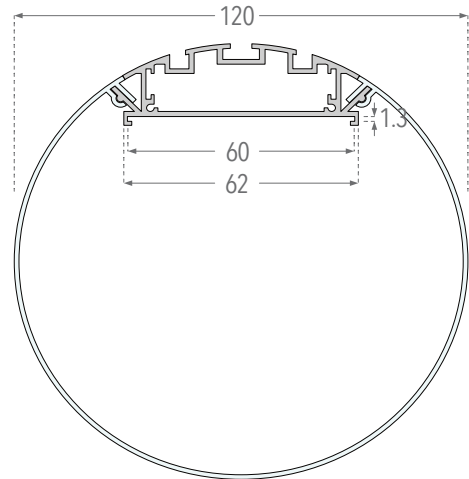

P120CIR.SUR.2400

Circ 120 Linear LED System

Features

- Circ 120 is a $\varnothing 120\text{mm}$ tubular PMMA diffuser which mates to an extruded aluminium spine.
- The 60mm wide LED mounting plate houses an extensive range of high-output LED modules.
- Individual module length 2400mm.