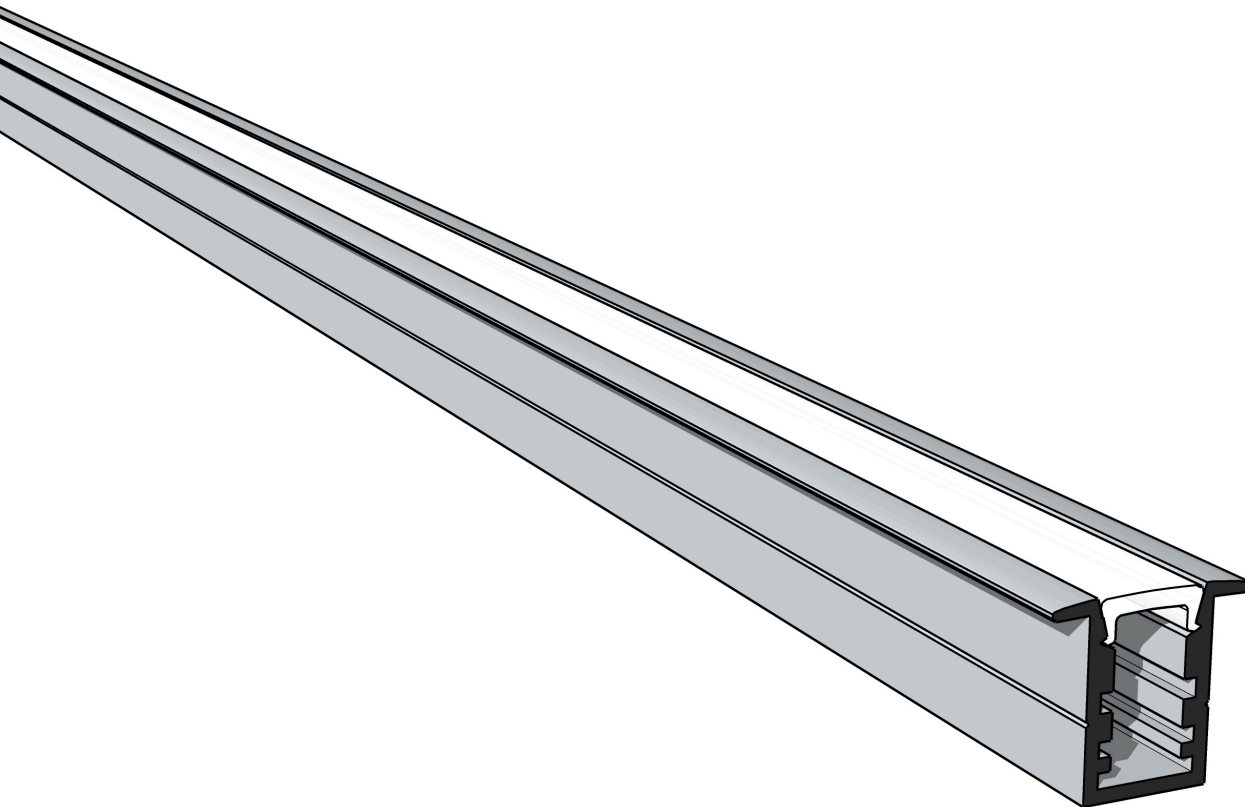

Technical

Note: Please quote the full product code while placing the order.