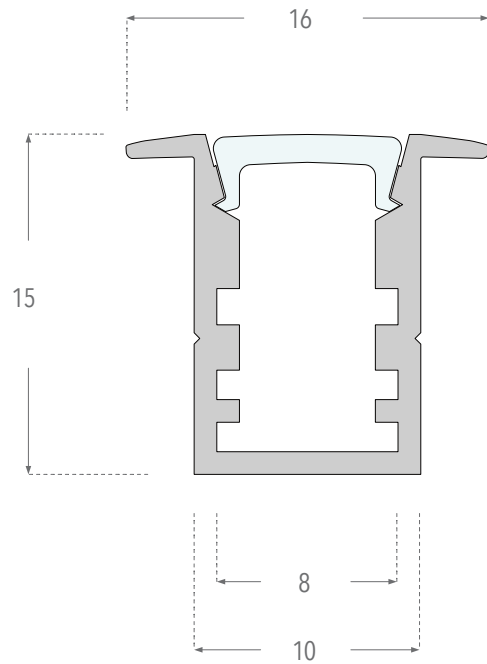

P10X15.REC

Tall Mini Recess

Features

- 10mm rectangle section, 15mm deep
- Mount Options: #Recess
- Diffuser Options: #Opal #Clear
- Available lengths: 2m
- Aluminium profile with snap-fit diffuser. Designed for mounting LED strip up to 6mm width.
- Plastic end caps come in pairs. One having a hole for the wires to pass through.