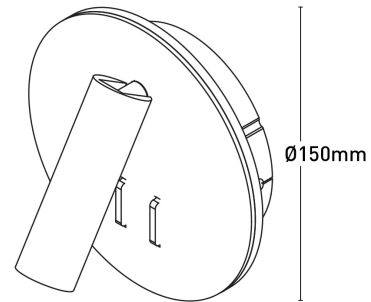

Osbourne LED Wall Light

MWL008BLK

- Matt painted die-cast aluminum adjustable shade
- Frosted backlit glass diffuser
- Switch control on back-plate
- Warm white colour temperature
- Energy Saving

Colour Temperature	3000K
Dimmable	No
Globe Type	LED
Height	150 mm
Lumens	660lm
Material	Aluminium
Wattage	3W & 6W

IP20
RATING

LED

Dimensions

Colours

Model No. : MWL008WHT
Colour : Matt White

Model No. : MWL008BLK
Colour : Matt Black