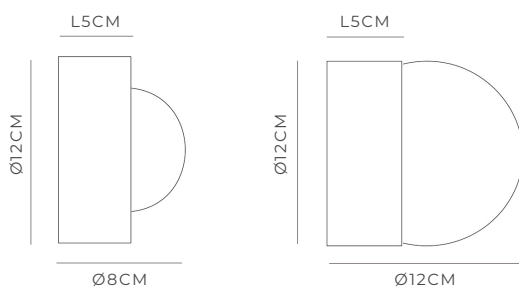

ORB SUR

PRODUCT SPECIFICATIONS

Small / White
LR.i01.54e.M.WH
LR.i01.54M.WH + LR.A03.S.WH

Small / Old Brass
SKU.LR.i01.54e.M.AB
+ LR.i01.54M.WH + LR.A03.S.WH

Small / Iron
SKU.LR.i01.54e.M.IRN
+ LR.i01.54M.DB + LR.A03.S.WH

Medium / White
LR.i01.54e.M.WH
LR.i01.54M.WH + LR.A03.M.WH

Medium / Old Brass
SKU.LR.i01.54e.M.AB
+ LR.i01.54M.WH + LR.A03.M.WH

Medium / Iron
SKU.LR.i01.54e.M.IRN
+ LR.i01.54M.DB + LR.A03.M.WH

DESCRIPTION

PRODUCT DETAILS

Application
Indoor Wall Light

Dimensions
Shade: Ø8cm (Small) or Ø12cm (Medium)
Fixture: Ø12cm x L5cm

Materials
Shade: Glass
Fixture: Aluminium

Finishes
Shade: White
Fixture: White, Old Brass or Iron