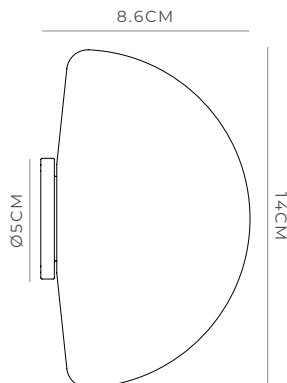

## PRODUCT SPECIFICATIONS

White  
LR.i01.54M.WH + LR.A03.DM.WH

Chrome  
LR.i01.54M.CH + LR.A03.DM.WH

Dark Bronze  
LR.i01.54M.DB + LR.A03.DM.WH

### DESCRIPTION

The Orb Dome Mirror Wall Light features a half-sphere shade and is versatile enough to complement any space. Minimal, not only in its form but its style, the glowing illumination lightens not just the room but the mood. With its dome, the white glass softens and diffuses the light beautifully. Suitable to use in bathrooms.

#### Dimensions

Shade: H14 x W14 x L8.6cm

Fixture: Ø5 x L0.5cm