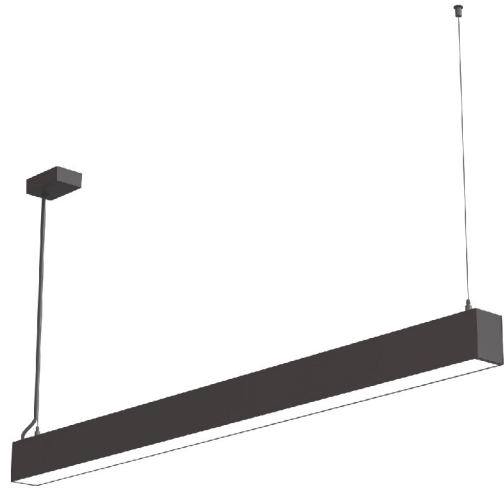

DESCRIPTION

METRICO

Perfectly integrated into contemporary architecture

Offering a classic and sleek design of Metrico linear light providing outstanding efficiency and visual comfort for both residential and commercial applications. It's indirect/direct (Up/Down) lighting. Suitable for installations requiring UGR<19 for the office environment. The linkable design solution can be configured and customised to suit any space with a wide range of accessories. Delivering high efficiency 130lm/W with flicker free driver. Available in 1.2m and 1.5 lengths.