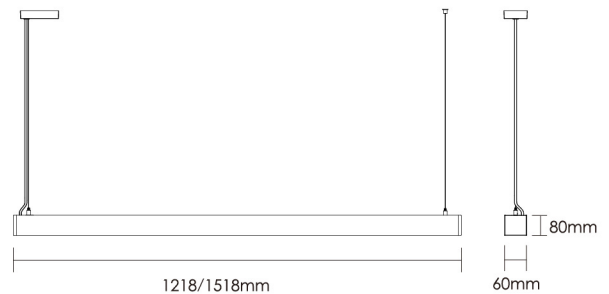

ELECTRICAL

Voltage	200-240V
Power	30W ↓
Driver(Build-in)	Phase Cut

Energy efficiency class class <C>