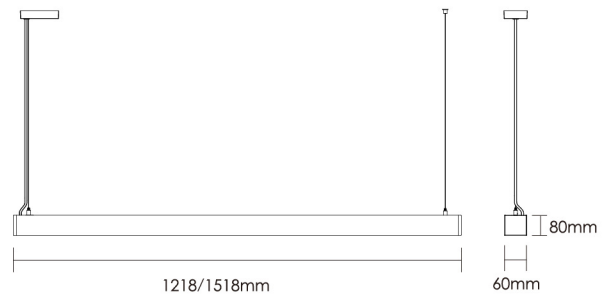

ELECTRICAL

Voltage	200-240V
Power	30W ↓
Driver(Build-in)	DALI dimming

Energy efficiency class class <C>