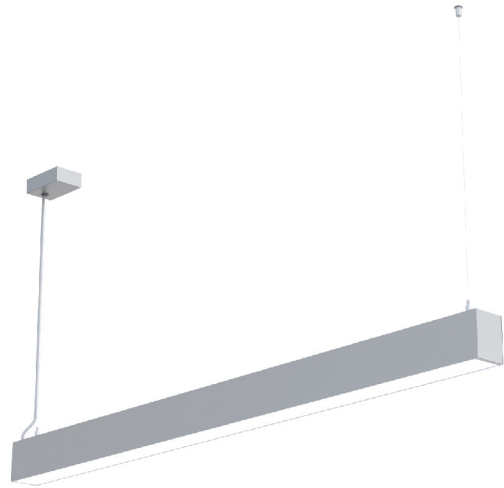

DESCRIPTION

METRICO

Perfectly integrated into contemporary architecture

Offering a classic and sleek design of Metrico linear light providing outstanding efficiency and visual comfort for both residential and commercial applications. It's indirect/direct (Up/Down) lighting. Suitable for installations requiring UGR<19 for the office environment. The linkable design solution can be configured and customised to suit any space with a wide range of accessories. Delivering high efficiency 130lm/W with flicker free driver. Available in 1.2m and 1.5 lengths.