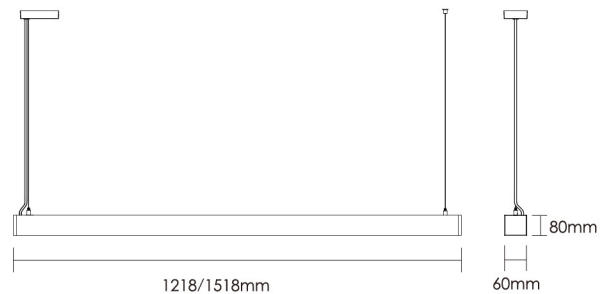

ELECTRICAL

Voltage	200-240V
Power	30W ↓
Driver(Build-in)	Phase Cut

Energy efficiency class class <C>