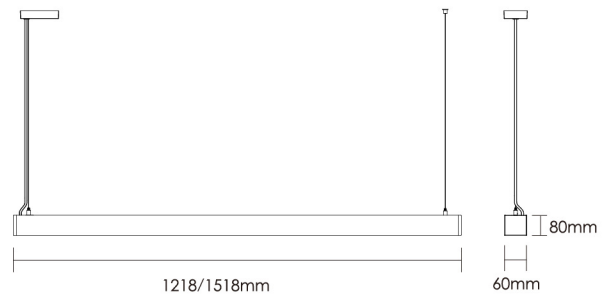

ELECTRICAL

Voltage	200-240V
Power	30W ↓
Driver(Build-in)	DALI dimming

Energy efficiency class class <C>