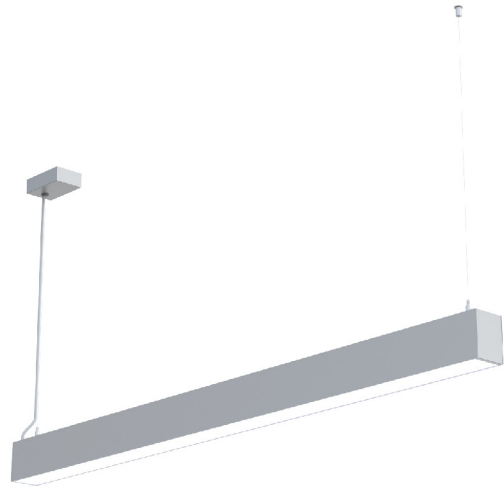

DESCRIPTION

METRICO

Perfectly integrated into contemporary architecture

Offering a classic and sleek design of Metrico linear light providing outstanding efficiency and visual comfort for both residential and commercial applications. It's indirect/direct (Up/Down) lighting. Suitable for installations requiring UGR<19 for the office environment. The linkable design solution can be configured and customised to suit any space with a wide range of accessories. Delivering high efficiency 130lm/W with flicker free driver. Available in 1.2m and 1.5 lengths.