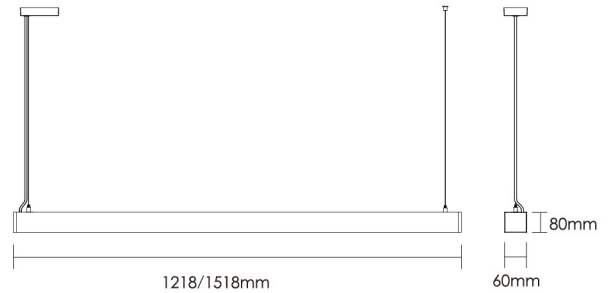

Energy efficiency class class <C>

DESCRIPTION

METRICO

Perfectly integrated into contemporary architecture

Offering a classic and sleek design of Metrico linear light providing outstanding efficiency and visual comfort for both residential and commercial applications. It's indirect/direct (Up/Down) lighting. Suitable for installations requiring UGR<19 for the office environment. The linkable design solution can be configured and customised to suit any space with a wide range of accessories. Delivering high efficiency 130lm/W with flicker free driver. Available in 1.2m and 1.5 lengths.