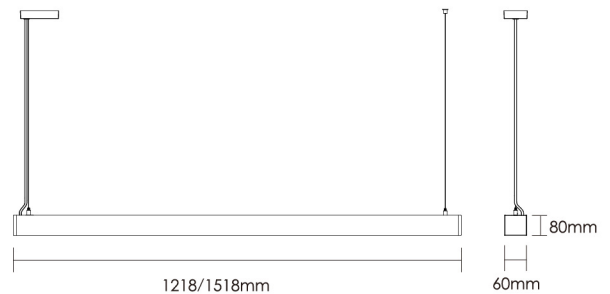

ELECTRICAL

Voltage	200-240V
Power	30W ↓
Driver(Build-in)	DALI dimming

Energy efficiency class class <C>