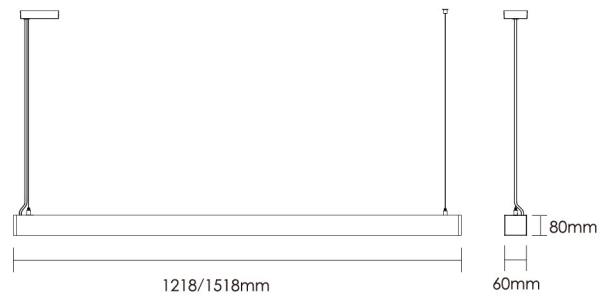

ELECTRICAL

Voltage	200-240V
Power	30W ↓
Driver(Build-in)	1-10 V dimming

Energy efficiency class class <C>