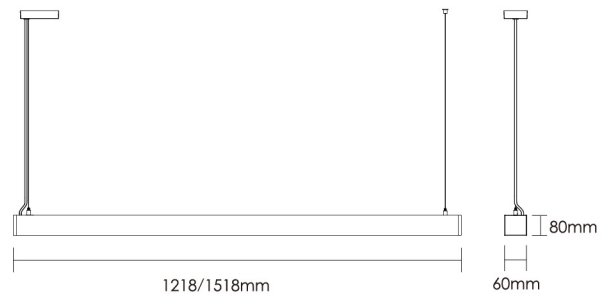

ELECTRICAL

Voltage	200-240V
Power	30W ↓
Driver(Build-in)	1-10 V dimming

Energy efficiency class class <C>