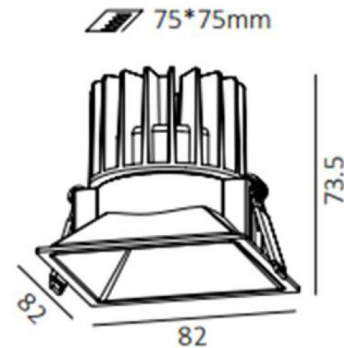

DESCRIPTION

Thin trim IP54 recessed downlight with minimalistic design and versatile application

The Fuoco Series comprises of two classic shapes (Round · Square) with multiple mounting options that are suitable for both consumer and professional applications. With ultra-thin trim, deep recessed design and quality light output this downlight brings a modern, eye-pleasing and elegant look to the space. Precisely designed and engineered turning lock system makes this downlight interchangeable low glare reflector with three different beam angles to meet your project requirements.

QUICKINFO

GENERAL

Finish	White(RAL9005)
Material	Die-cast Aluminium
IP	54
Lifespan	L90/50,000h
Warranty	5 years

LED

Optic	15° / 24° / 36° / 60° Reflector
Lumen	1029lm
Efficacy	Up to 100lm/W
CRI	3000K
CCT	>92
SDCM	<3
UGR	<19

ELECTRICAL

Voltage	220-240V
Power	10W
Driver (Flicker-Free)	Phase cut

ACCESSORIES

Glass diffuser or honeycomb louver

BEAM 15° / 24° / 36° / 60°	CRI>92	SDCM<3	IP54	IK10	IC-4	5 YEARS	
----------------------------	--------	--------	------	------	------	---------	--