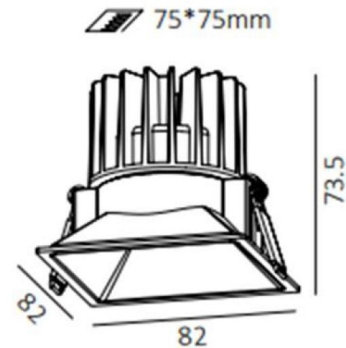

DESCRIPTION

Thin trim IP54 recessed downlight with minimalistic design and versatile application

The Fuoco Series comprises of two classic shapes (Round · Square) with multiple mounting options that are suitable for both consumer and professional applications. With ultra-thin trim, deep recessed design and quality light output this downlight brings a modern, eye-pleasing and elegant look to the space. Precisely designed and engineered turning lock system makes this downlight interchangeable low glare reflector with three different beam angles to meet your project requirements.

QUICKINFO

GENERAL

Finish	Black (RAL 9016)
Material	Die-cast Aluminium
IP	54
Lifespan	L90/50,000h
Warranty	5 years

LED

Optic	15° / 24° / 36° / 60° Reflector
Lumen	1029lm
Efficacy	Up to 100lm/W
CRI	3000K
CCT	>92
SDCM	<3
UGR	<19

ELECTRICAL

Voltage	220-240V
Power	10W
Driver (Flicker-Free)	Phase cut

ACCESSORIES

Glass diffuser or honeycomb louver

BEAM 15° / 24° / 36° / 60°	CRI>92	SDCM<3	IP54	IK10	IC-4	5 YEARS	
----------------------------	--------	--------	------	------	------	---------	--