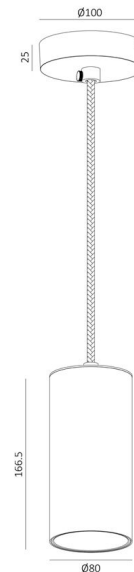

ACCESSORIES

Glass diffuser or honeycomb louver

BEAM 15° / 24° / 36° / 60°	CRI>92	SDCM<3	IP54	IK10	IC-4	5 YEARS