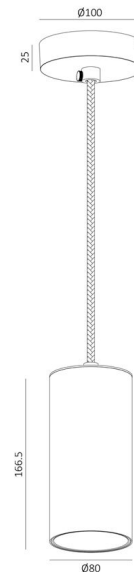

### LED

Optic	15° / 24° / 36° / 60° Reflector
Lumen	890lm
Efficacy	Up to 86lm/W
CRI	3000K
CCT	>92
SDCM	<3
UGR	<16

### LED

Optic	15° / 24° / 36° / 60° Reflector
Lumen	915lm
Efficacy	Up to 89lm/W
CRI	3000K
CCT	>92
SDCM	<3
UGR	<16

### ELECTRICAL

Voltage	220-240V
Power	10W
Driver Build-in (Flicker-Free)	Phase cut

### ACCESSORIES

Glass diffuser or honeycomb louver

BEAM 15° / 24° / 36° / 60°	CRI>92	SDCM<3	IP54	IK10	IC-4	5 YEARS	
----------------------------	--------	--------	------	------	------	---------	--