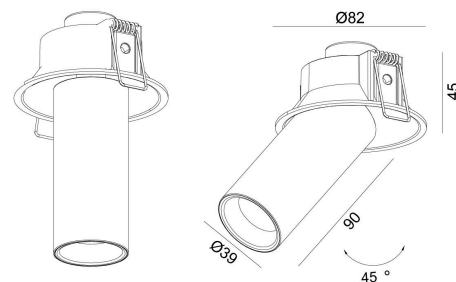

ELECTRICAL

Voltage	220-240V
Power	10W
Driver (Built-in)	Phase cut

Ø75mm 5-25mm

CRI >97	SDCM <3	IP54	5 years

PURATI PTY LTD

Unit 10, 80 O'Riordan St, Alexandria NSW 2015

Tel: +61 2 8065 8181 sales@purati.com