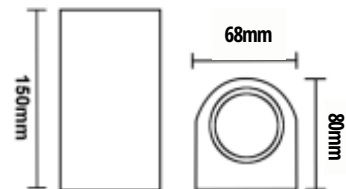

### PRODUCT SPECIFICATIONS

<b>Installation</b>	Exterior - Wall Light
<b>Finish</b>	Matte Black
<b>Material</b>	Tough die cast aluminum, with clear tempered glass
<b>Beam Angle</b>	90°
<b>Wattage</b>	2 X 5W
<b>Voltage</b>	240V 50Hz
<b>Dimensions</b>	H150 x W68 x D80mm
<b>LED</b>	COB
<b>Colour Temp</b>	3CCT - 3000K/4000K/5500K
<b>CRI</b>	>80
<b>Lumen</b>	550lm (3000K)/ 680lm (4000K)/ 590lm (5500K)
<b>IP Rating</b>	IP54
<b>IK Rating</b>	IK07
<b>Warranty</b>	3 Years