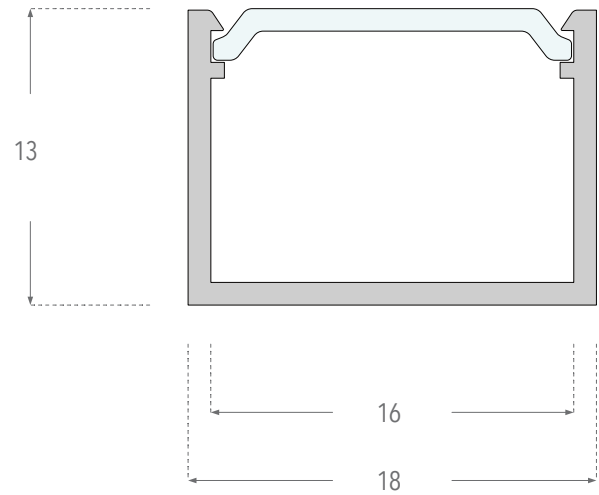

P18X13MOD.SUR

Deep Surface

Features

- 18mm rectangle section, 13mm deep
- Mount Options: #Surface #Recess
- Diffuser Options: #Opal #Clear
- Available lengths: 2m
- Aluminium profile with snap-fit diffuser. Designed for mounting LED strip up to 16mm width.
- Plastic end caps come in pairs. One having a hole for the wires to pass through.