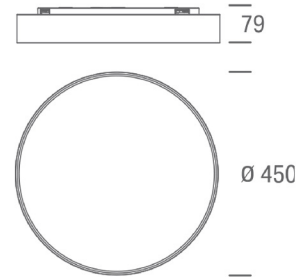

ELECTRICAL

Voltage	220-240V
Power	30/22W Switch
Driver(Build-in)	Phase Cut / DALI
Light distribution	Direct - Indirect