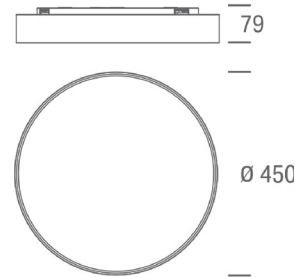

ELECTRICAL

Voltage	220-240V
Power	30/22W Switch
Driver(Build-in)	Phase Cut / DALI
Light distribution	Direct - Indirect