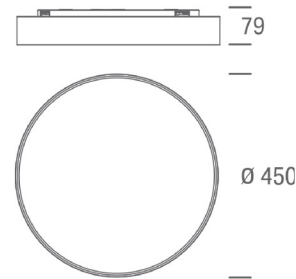

ELECTRICAL

Voltage	220-240V
Power	30/22W Switch
Driver(Build-in)	Phase Cut / DALI
Light distribution	Direct only