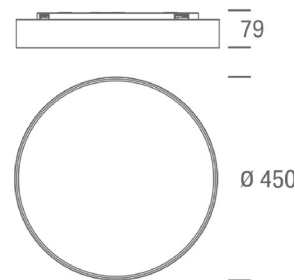

ELECTRICAL

Voltage	220-240V
Power	30/22W Switch
Driver(Build-in)	Phase Cut / DALI
Light distribution	Direct - Indirect