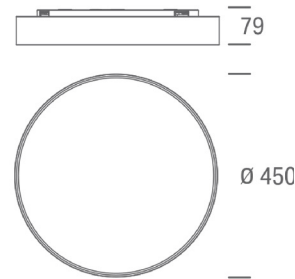

ELECTRICAL

Voltage	220-240V
Power	30/22W Switch
Driver(Build-in)	Phase Cut / DALI
Light distribution	Direct - Indirect