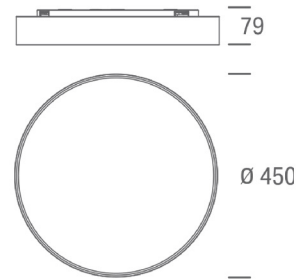

ELECTRICAL

Voltage	220-240V
Power	30/22W Switch
Driver(Build-in)	Phase Cut / DALI
Light distribution	Direct - Indirect